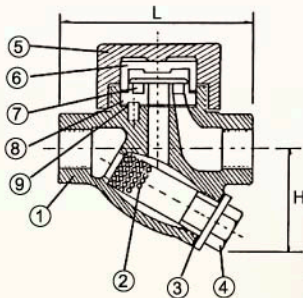

TL-63

Steam Trap Screwed Ends

- Material: Cast Iron
- Size: 1/2"~2"

Material list

NO	Parts name	Material
1	Body	Cast Iron
2	Screen	SUS 304
3	Gasket	Asbestos
4	Nut	Cast Iron
5	Body cap	Cast Iron
6	Nut	Cast Iron
7	Washer	AISI 420
8	Disc	SUS 304
9	Parking	Asbestos

Dimensions

UNIT : M/M				
MM	INCH	L	H	KG
15	1/2"	98	68	1.8
20	3/4"	105	75	2
25	1"	115	88	2.5
32	1 1/4"	170	115	4.5
40	1 1/2"	170	115	5
50	2"	200	120	6.8